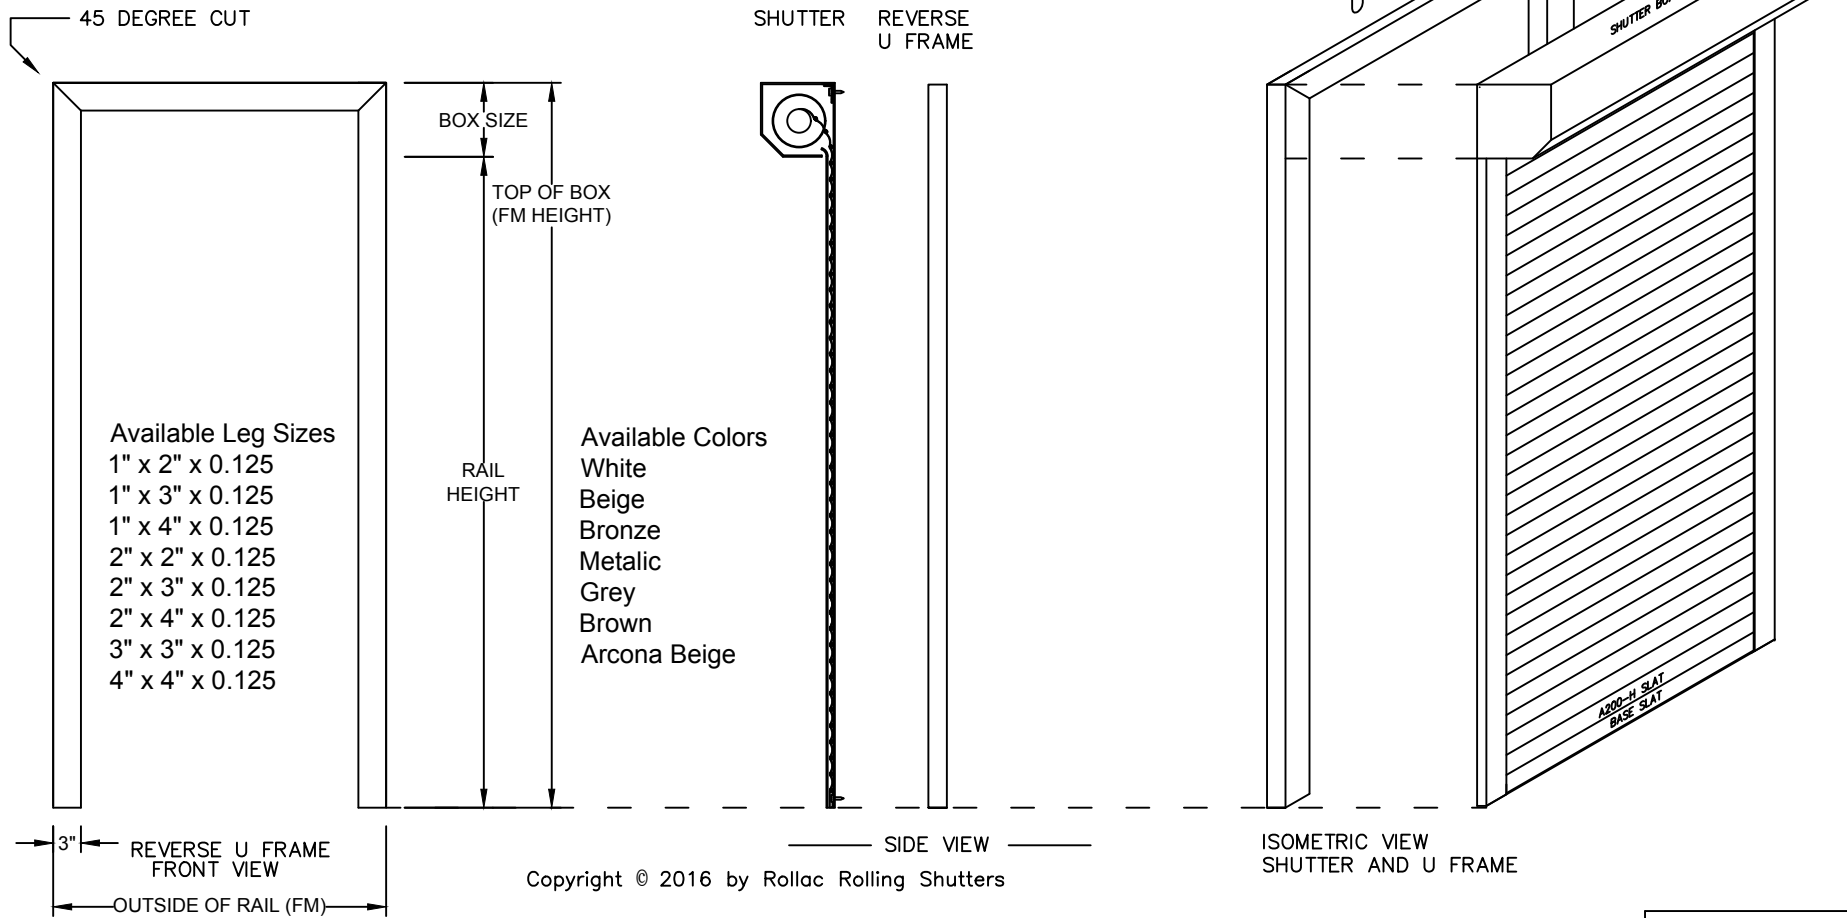

REVERSE U FRAME

Copyright © 2016 by Rollac Rolling Shutters

APPLICATION: WHERE BUILD OUT AROUND A SHUTTER IS REQUIRED BUT NO BOTTOM CROSS BAR NEEDED FOR HOOD OR FOR SILL ANGLE.

5331 W. Orange St.
Pearland, TX. 77581
Tel: 281-485-1911
www.rollac.com